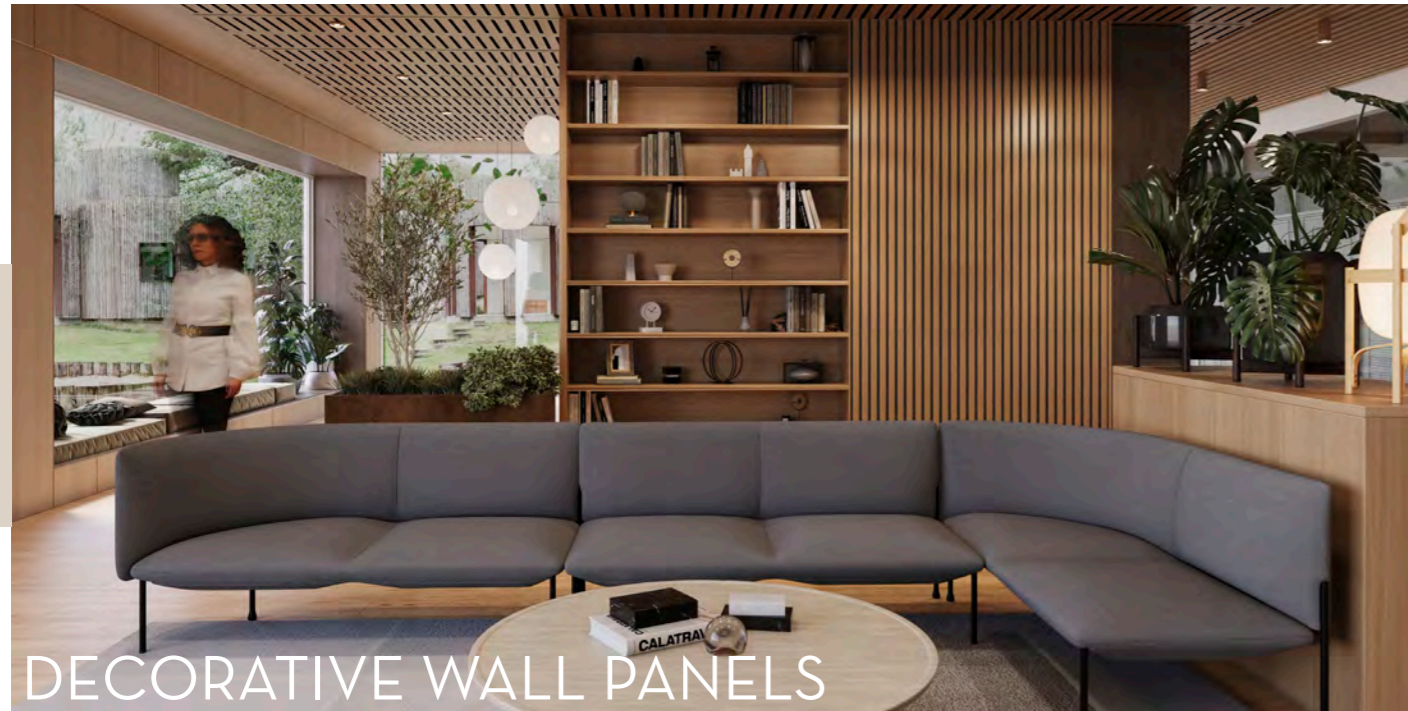

INK LINE DECORATIVE PANEL

CODE	HEIGHT RANGE
FPINLDP	1800 ~ 2700mm

*Widths of Ink Lines are scaled to the length of the wall, starting at 55mm widths up to 140mm

ARCHES DECORATIVE PANEL

NEW

CODE	HEIGHT RANGE
FPARCDP	1800 ~ 2700mm

*Render Indicates Lights - Lights Not Included

BELT LINE DECORATIVE PANEL

CODE	HEIGHT RANGE
FPBTLDP	1800 ~ 2700mm

*Widths of Ink Lines are scaled to the length of the wall, starting at 55mm widths up to 140mm

TULIP DECORATIVE PANEL

NEW

CODE	HEIGHT RANGE
FPTLLDP	1800 ~ 2700mm

AXIS DECORATIVE PANEL

CODE	HEIGHT RANGE
FPAXIDP	1800 ~ 2700mm

WAVE DECORATIVE PANEL

NEW

CODE	HEIGHT RANGE
FPWAVDP	1800 ~ 2700mm

MAGNUM DECORATIVE PANEL

NEW

CODE	HEIGHT RANGE
FPMAGDP	1800 ~ 2700mm

WINDOW DECORATIVE PANEL

NEW

CODE	HEIGHT RANGE
FPWINDP	1800 ~ 2700mm

PRISMA DECORATIVE PANEL

NEW

CODE	HEIGHT RANGE
FPPRSDP	1800 ~ 2700mm

OFFSET TILE LINE DECORATIVE PANEL

CODE	HEIGHT RANGE
FPOFTDP	1800 ~ 2700mm