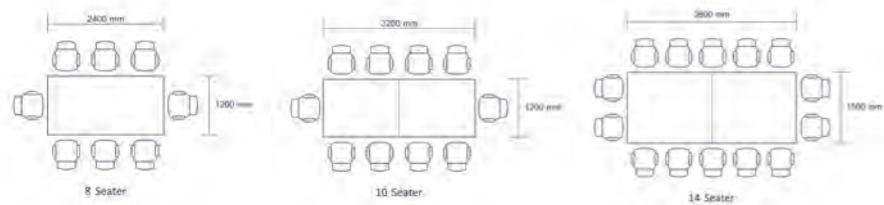

DUO VERSE BOARDROOM TABLE

Base Finish: Powder-coat Black or White / D - End 25mm Thick Top / Price includes 18mm platter