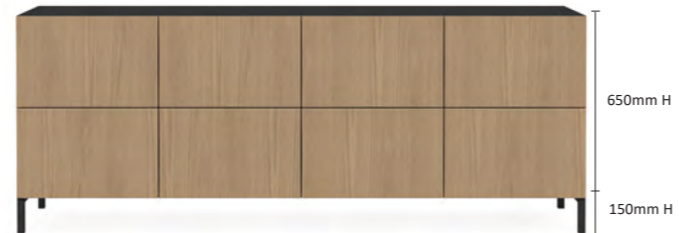

Colour Shown: Sublime Teak & Black

CODE	DIMENSION	DOORS
RECCRED1504	1500W x 450D x 800H	4
RECCRED1804	1800W x 450D x 800H	4
RECCRED2104	2100W x 450D x 800H	4
RECCRED2404	2400W x 450D x 800H	4

CREDENZA - F

FEATURES TWO TIER DESIGN

When ordering Please specify Colour Finish where Wood grain is featured / Adjustable Feet / 1 Adjustable Shelf in side cupboards / Pull To Open / All internals including back are in Black