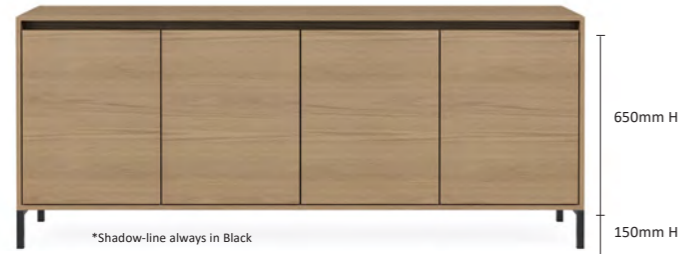

CREDENZA - H

FEATURES FINGER RAIL

When ordering Please specify Colour Finish where Wood grain is featured / Horizontal Grain/ 1 Adjustable Shelf / Adjustable Feet/ Black Powder-coat Legs / All internals including back are in Black / All other colour or design specifications P.O.A / Pull To Open Doors