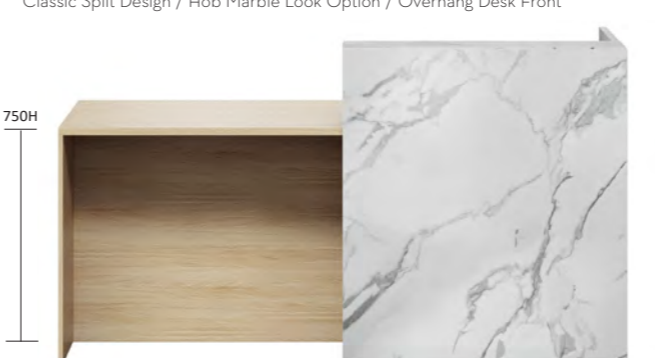

SPLIT MOBILITY RECEPTION DESK

FEATURES

Classic Split Design / Hob Marble Look Option / Overhang Desk Front

Colour Shown: DDK Marble and Natural Oak Left Hand Shown

CODE	DIMENSION
MBLYSPL2195	2100W x 900D x 1100H
MBLYSPL2495	2400W x 900D x 1100H
MBLYSPL2795	2700W x 900D x 1100H

AXIS RECEPTION DESK

FEATURES

The Axis Reception is a DDK flagship product, which is widely recognized as the ultimate embodiment of the DDK look, with its Axis groove lines. Other Sizes Available / Other Patterns Also Available