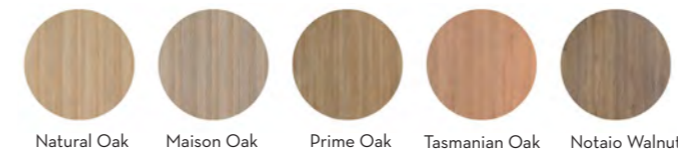

Standard Colour Options Available Priced in Catalogue