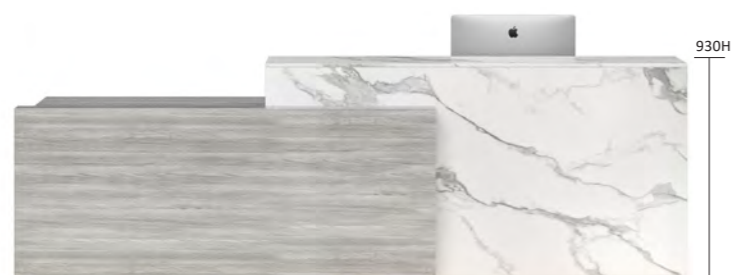

HILTON RECEPTION DESK

NEW

FEATURES
Shown in Fox Teakwood and Marble Look Board / Desk Top Matches Chosen Woodgrain Colour **Note Height of this model is 930H*

Colour Shown: Fox Teakwood & Marble Left Hand Shown