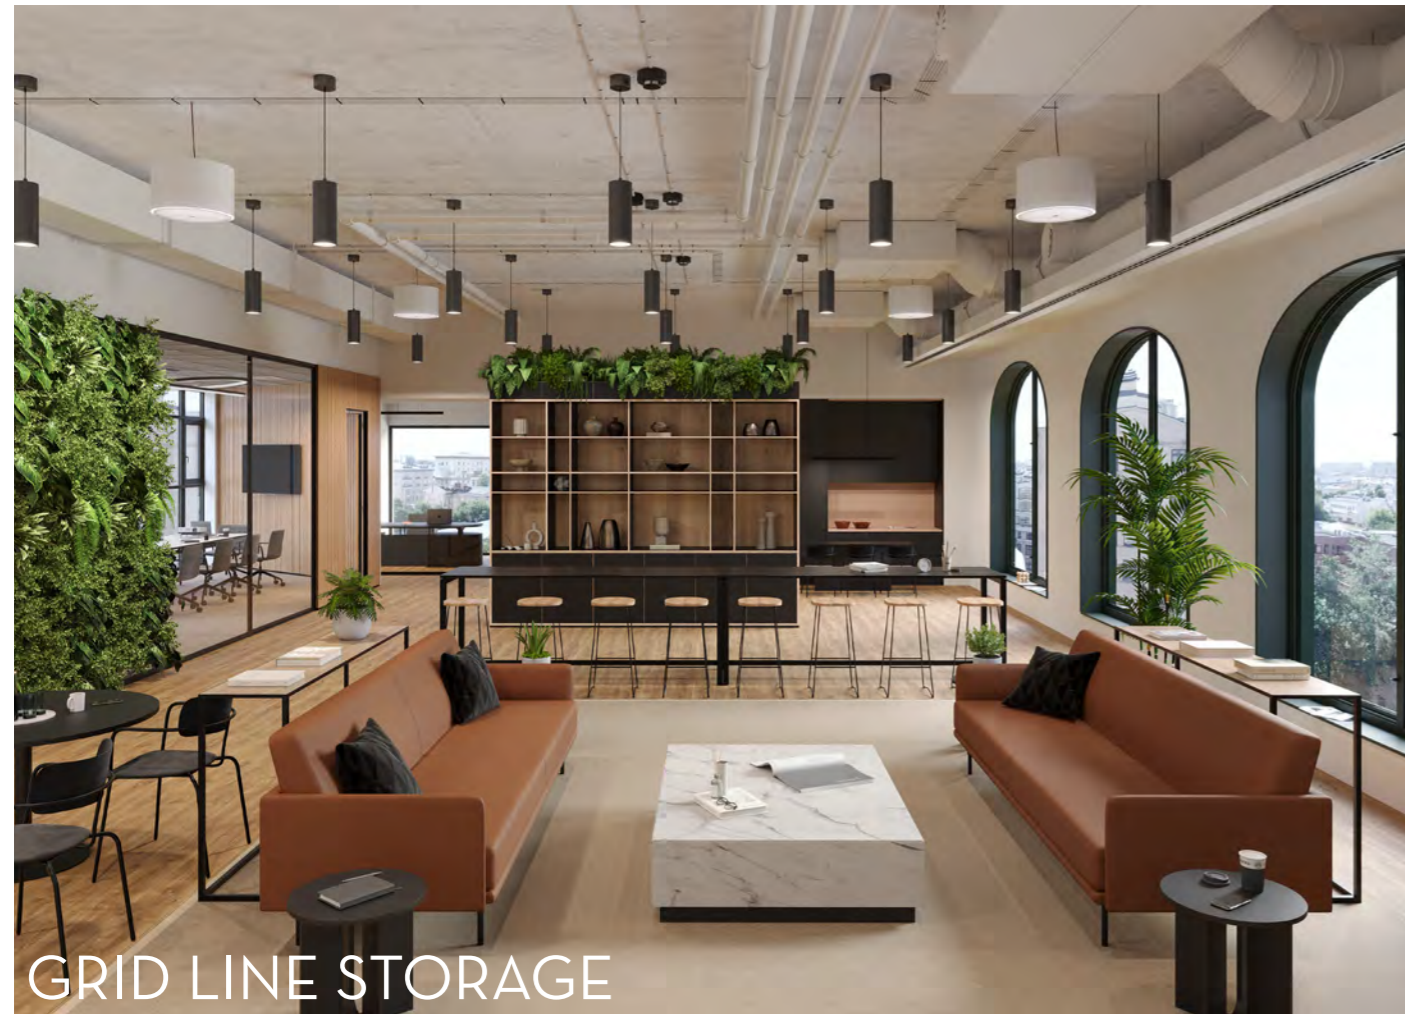

GRID LINE STORAGE

Our Grid Line Storage Range highlights the use of contrast board colours and edging to create a stunning look all within our Standard Colour Range

GRID LINE WALL DISPLAY UNIT - GARDEN BOX **NEW**

FEATURES
Two Toned Display Open Display Unit / Designed to be fitted against a wall / Please advise our team if you would like this to be a freestanding unit