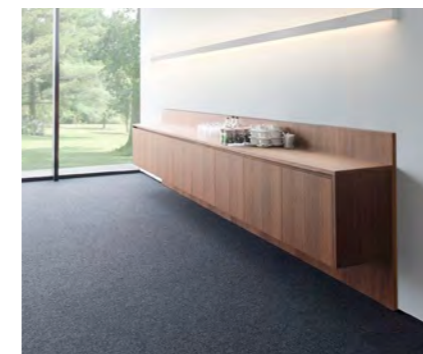

FLOATING WALL CREDENZA - FL 03

FEATURES
Please specify Colour / Uplift 150mm and 200mm off the floor 950mmH overall / Image is indicative of a 3000mm L / Pull To Open Doors / Finger Rail

Colour Shown: Notaio Walnut

CODE	DIMENSION	DOORS
FLOC0315	1500W x 350D x 600H	3
FLOC0318	1800W x 350D x 600H	3
FLOC0321	2100W x 350D x 600H	4
FLOC0324	2400W x 350D x 600H	6

FLOATING WALL CREDENZA - FL 04

FEATURES
Please specify Colour / Birds-mouth / Finger Rail / Pull To Open Doors / 1 Adjustable Shelf