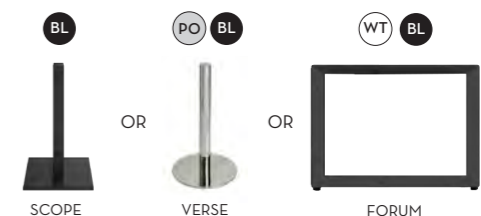

TABLE LEG OPTIONS