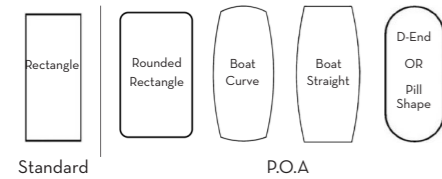

BOARDROOM TABLES

TOP SHAPES OPTIONS

SHARK NOSE OPTION

POWER DOCK OPTION

*Prices include Starter Lead with 10 AMP Plug

AXEL EXTENDABLE MEETING TABLE

NEW

FEATURES
Extension Sides Top with Pop Up piece 600mm/ 6mm Ceramic Top / Colour Tops Available: White Marble and Black Rust

CODE	DIMENSION
IFAXEXTBBL	1600~2200W x 900D x 760H
IFAXEXTBWT	1600~2200W x 900D x 760H
OPTION	Assembly

FLORENCE BOARDROOM TABLE

NEW

FEATURES
Curved Corner Top / Curvilinear Profile Legs

Colour Shown: Sublime Teak

CODE	DIMENSION
FLORBT2412	2400L x 1200D x 750H
FLORBT3012	3000L x 1200D x 750H
FLORBT3612	3600L x 1200D x 750H

SURROUND BOARDROOM TABLE

FEATURES
More Sizes Available / Featuring the New Laminex Surround Product this base is painted in standard paint colours and matched with our Standard 60 Colours 25mm Top / See Finishes Page for more paint colour options / Power Dock Not Included / Sold Separately

Colour Shown: Dulux Shelter Shed & Prime Oak *Profile Surround Demi 40

CODE	DIMENSION
SRRNDBRDTB2415	2400L x 1500D x 750H
SRRNDBRDTB3015	3000L x 1500D x 750H
SRRNDBRDTB3615	3600L x 1500D x 750H

ORLANDO BOARDROOM TABLE

FEATURES
Laminated curved base with top insert in D End Top / Power Docks Not Included In Price / Sold Separately / Door Access In Base / Inlay Contrast Colour

Colour Shown: Lava Grey & Prime Oak / Marble Look Inlay P.O.A

CODE	DIMENSION
ORLNDOBRDMT2415	2400L x 1500D x 750H
ORLNDOBRDMT3015	3000L x 1500D x 750H
ORLNDOBRDMT3615	3600L x 1500D x 750H

ARRO BOARDROOM TABLE

FEATURES
D End Top / Slab Triangular Legs

Colour Shown: Black Woodmatt P.O.A

CODE	DIMENSION
ARROBRDMTB2409	2400L x 900D x 750H
ARROBRDMTB3012	3000L x 1200D x 750H
ARROBRDMTB3615	3600L x 1500D x 750H

OMEGA BOARDROOM TABLE

NEW