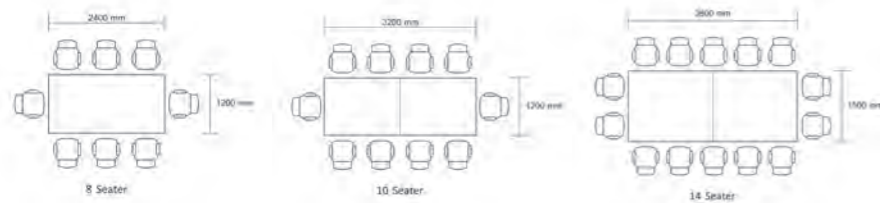

BOARDROOM TABLES

TOP SHAPES OPTIONS

SHARK NOSE OPTION

POWER DOCK OPTION

*Prices include Starter Lead with 10 AMP Plug

AXEL EXTENDABLE MEETING TABLE

NEW

FEATURES
Extension Sides Top with Pop Up piece 600mm/ 6mm Ceramic Top / Colour Tops Available: White Marble and Black Rust

CODE	DIMENSION
IFAXEXTBBL	1600~2200W x 900D x 760H
IFAXEXTBWT	1600~2200W x 900D x 760H
OPTION	Assembly

FLORENCE BOARDROOM TABLE

NEW

FEATURES
Curved Corner Top / Curvilinear Profile Legs

Colour Shown: Sublime Teak

CODE	DIMENSION
FLORBT2412	2400L x 1200D x 750H
FLORBT3012	3000L x 1200D x 750H
FLORBT3612	3600L x 1200D x 750H

SURROUND BOARDROOM TABLE

FEATURES
More Sizes Available / Featuring the New Laminex Surround Product this base is painted in standard paint colours and matched with our Standard 60 Colours 25mm Top / See Finishes Page for more paint colour options / Power Dock Not Included / Sold Separately

Colour Shown: Dulux Shelter Shed & Prime Oak *Profile Surround Demi 40

CODE	DIMENSION
SRRNDBRDTB2415	2400L x 1500D x 750H
SRRNDBRDTB3015	3000L x 1500D x 750H
SRRNDBRDTB3615	3600L x 1500D x 750H

ORLANDO BOARDROOM TABLE

FEATURES
Laminated curved base with top insert in D End Top / Power Docks Not Included In Price / Sold Separately / Door Access In Base / Inlay Contrast Colour

Colour Shown: Lava Grey & Prime Oak / Marble Look Inlay P.O.A

CODE	DIMENSION
ORLNDOBRDMT2415	2400L x 1500D x 750H
ORLNDOBRDMT3015	3000L x 1500D x 750H
ORLNDOBRDMT3615	3600L x 1500D x 750H

ARRO BOARDROOM TABLE

FEATURES
D End Top / Slab Triangular Legs

Colour Shown: Black Woodmatt P.O.A

CODE	DIMENSION
ARROBRDMTB2409	2400L x 900D x 750H
ARROBRDMTB3012	3000L x 1200D x 750H
ARROBRDMTB3615	3600L x 1500D x 750H

OMEGA BOARDROOM TABLE

NEW