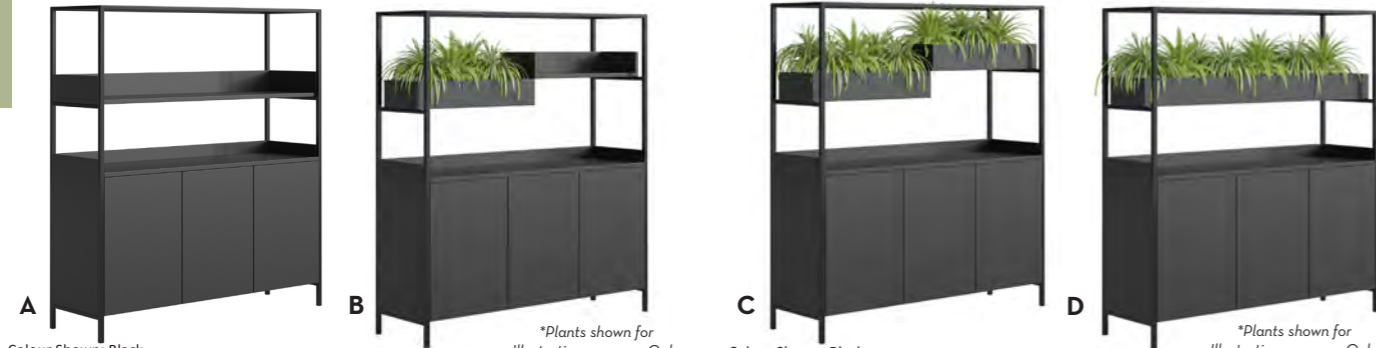

CODE	DIMENSION
FALHB276095	2700L x 600D x 950H

**For a true representation of the supplied plants, please refer to page 74*

WELDED PLANTERS

WELDED PLANTERS

PERSHIN PLANTER RANGE

NEW

FEATURES

This credenza and welded hutch comes in 4 options in variations of shelving and garden beds / Costed with Artificial Trio Bundle Pot Plants / Also Suits Hanging Plants as another Option