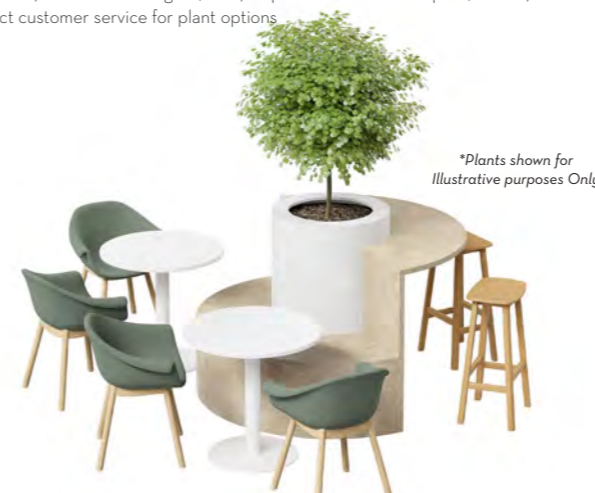

*Plants shown for illustrative purposes Only
*Stools, Chairs & Table Not Included

CODE	DIMENSION
TWOTRSTTBLPLNT	1570W x 1100H x 1570D

CAROUSEL HIGH TABLE NEW

FEATURES
Melamine Drum Centre/ Top to hang over for high bench seating/ Plants Not Included / Please contact customer service for plant options