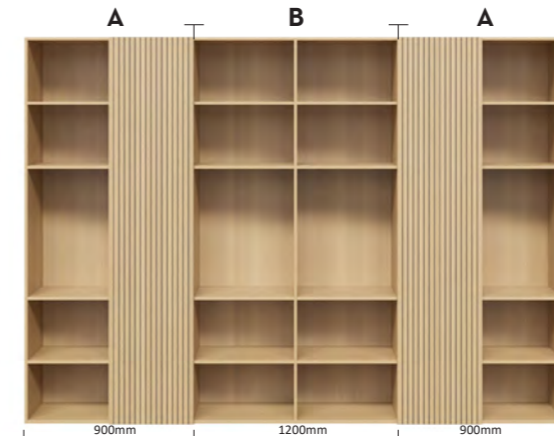

Colour Shown: Victorian Ash

CODE	DIMENSION
DRYKITCHENTTE	2400W x 600D/ 360D x 2100H
OPTION	LED

KINGSTON WALL STORAGE

NEW

FEATURES
Open Adjustable Shelves / Ink Line Panel Hinged Doors

Colour Shown: Victorian Ash