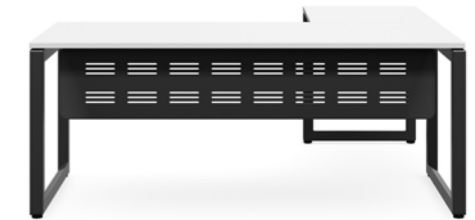

CODE	DIMENSION
FORWS18071806	(1800L x 750D) x (1800L x 600D) x 725H
FORWS18091806	(1800L x 900D) x (1800L x 600D) x 725H
OPTION	Assembly of Frame

VISTA LITE - WITH RETURN

FEATURES
Frame Finish in Black or White/ Top 25mm Thickness
Cable Hole Included / Modesty Panel