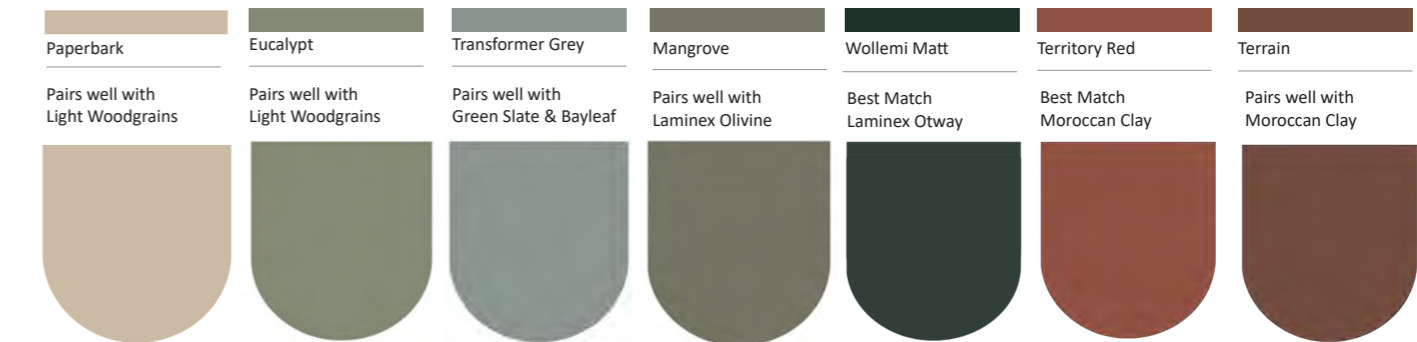

POWDER-COAT OPTIONS

DDK uses Durralay Powder-coats for all Metal and Welded applications. i.e Metal Frames and Bases, locally welded products

* Please note Powder-coats are a complimentary colour match and not an exact match

Standard Colours Available Include: Black & White , Grey & Charcoal