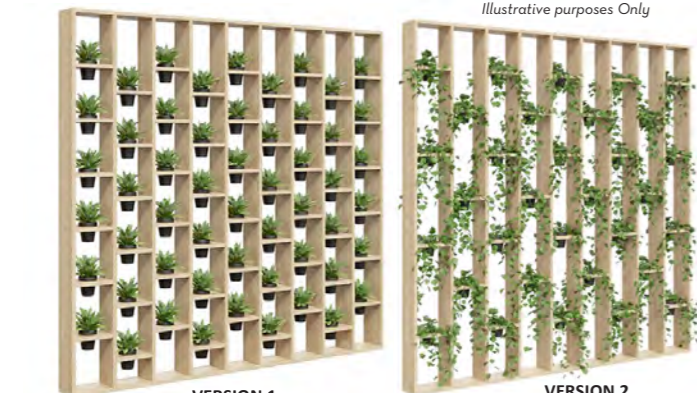

VERT GARDENS

VERTICAL GARDENS

CORRIDOR VERTICAL GARDEN

FEATURES
No Storage / Artificial Plants Optional / Costed with Artificial Hanging Plants

CODE	DIMENSION	NO OF PLANTS
CORRVG	1200W x 350D x 1830H	6
CORRVG2640	2640W x 350D x 1830H	14

*For a true representation of the supplied plants, please refer to page 74

OFFSET VERTICAL GARDEN

FEATURES
Powder-coat Options / No Storage/ Costed with a combination of Artificial Trio Pot Plants and Hanging Plants

CODE	DIMENSION	NO OF PLANTS
OFFSETVERG1222	1200W x 350D x 2200H	18
OFFSETVERG3622	3600W x 350D x 2200H	54

*For a true representation of the supplied plants, please refer to page 74

VERTICAL GARDEN WALL

FEATURES
Our Vertical Garden Wall / Requires Fixing to either walls floor or ceilings depending on placement / 170mm Deep / Shown 2700H

*Plants Indicative Only

WALL PLANTS

Wall Plants Available in 2 Styles / 500W x 80D x 1000H can be fitted Vertically and Horizontally / 1000W x 70D x 1000H suits Vertical Application Only / Can be framed in with DDK Ink line Walls and or other melamine wall cladding / All pricing upon application