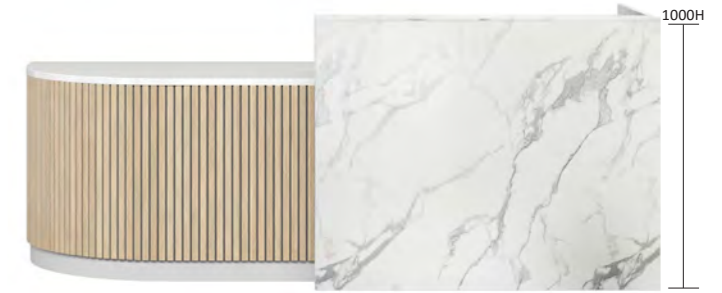

***NOTE DEPTH CHANGE (PREVIOUS DEPTH 800D) *HEIGHT CHANGE (PREVIOUS HEIGHT WAS 950H)**

Colours Shown: DDK Marble & Natural Oak

CODE	DIMENSION (Heights refer to DESK Height)
ROXIMINIRCP021	2100W x 750D x 900H
ROXIMINIRCP024	2400W x 750D x 900H
ROXIMINIRCP027	2700W x 750D x 900H

*Marble Pattern Will Not Repeat or Match Where Joined

COSMO RECEPTION DESK

NEW

FEATURES

Curved End Desk with Optional Marble Look Hob / White Desk Top / Ink Line Grooves for Batten look / ***Note Height of this model is 1000H**