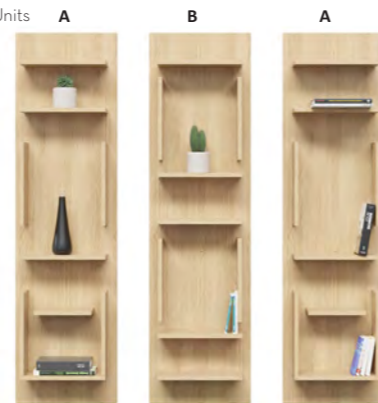

FLEX WALL STORAGE

FEATURES
Display Wall Units

Colour Shown: Seasoned Oak

CODE	DIMENSION	UNIT
FLXWLLST045A	450W x 150D x 1600H	A
FLXWLLST045B	450W x 150D x 1600H	B