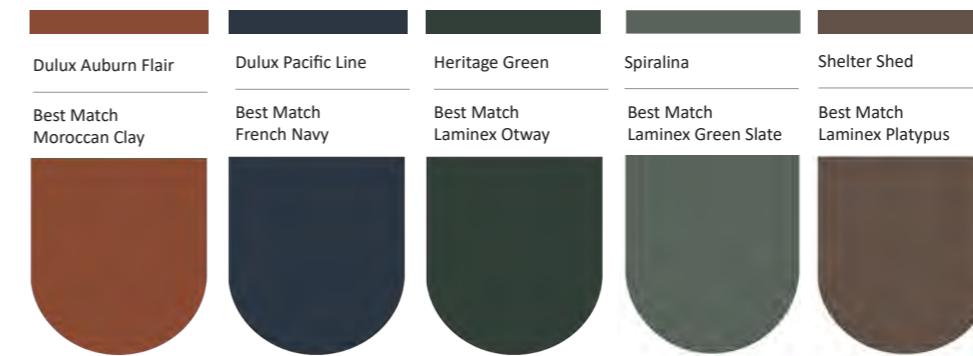

ORBIT (Inset)

Black
Bronze

CHASE (Inset)

Black
Bronze

DULUX PAINT OPTIONS

DDK uses Dulux Paint for Surround Applications for select Receptions and Table Bases
Standard Colours Available Include: Black, and White