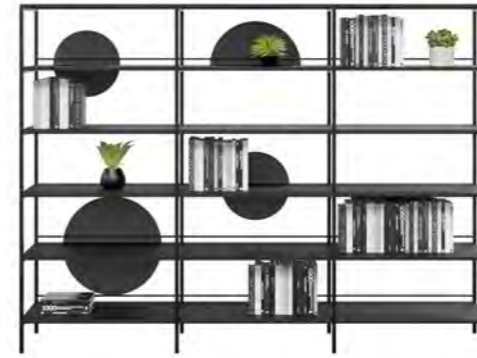

KIKO WELDED UNIT

NEW

FEATURES
Open Shelving Unit / Rebated Shelves / Circle and
Semi-circle decorative panels

Colour Shown: Black

CODE	DIMENSION
KKOWLDUNT1619	1600W x 450D x 1900H
KKOWLDUNT2419	2400W x 450D x 1900H