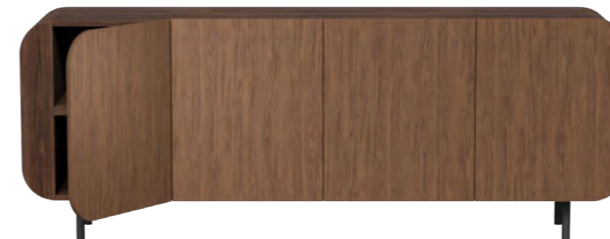

Colour Show: Notaio Walnut

CODE	DIMENSION	DOORS
RYACRDZ1804	1800W x 450D x 800H	4
RYACRDZ2104	2100W x 450D x 800H	4
RYACRDZ2404	2400W x 450D x 800H	4

GRACIE CREDENZA NEW

FEATURES
Curved Ends / Push to Open Doors / 1 Adjustable Shelf / Open Shelf Section The back and sides of the unit will match the specified body colour / Marble Look Top Included