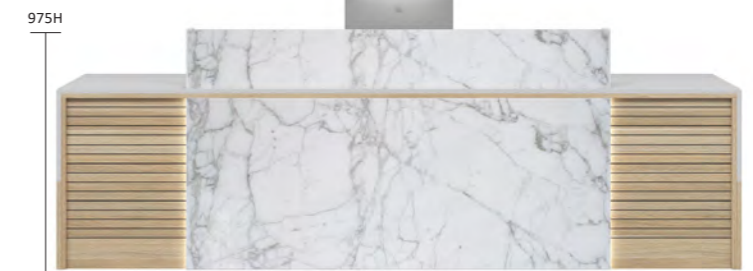

Colours Shown: DDK Marble & Natural Oak & Oyster Grey

CODE	DIMENSION
MDDXRCP2109	2100W x 900D x 975H
MDDXRCP2409	2400W x 900D x 975H
MDDXRCP2709	2700W x 900D x 975H