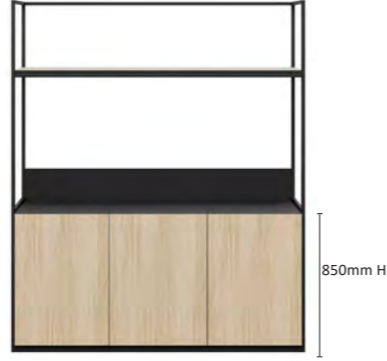

FEATURES
Fully Welded Frame / Melamine Shelving / Top
Included / 4 Shelves

Colour Shown: Calm Oak

CODE	DIMENSION
HXWDSTUT090	900W x 400D x 2000H
HXWDSTUT012	1200W x 400D x 2000H

HUD WELDED STORAGE UNIT

FEATURES
Black or White Powder-coat Finishes/ 850H Cabinet /
150H Uplift Back Panel / Single Rail at Top Rear / Tea/
Coffee Station or Printing Area / Open Top