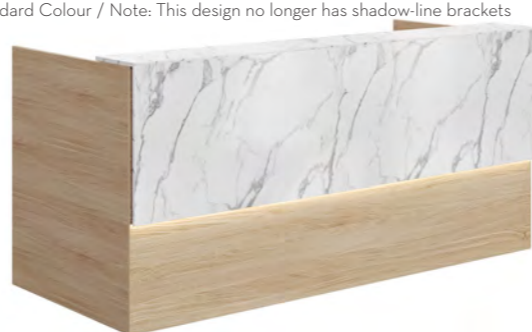

Colour Shown: DDK Marble Board & Calm Oak

CODE	DIMENSION
MIESRECLPAV1808	1800W x 850D x 1100H
MIESRECLPAV2108	2100W x 850D x 1100H
MIESRECLPAV2408	2400W x 850D x 1100H

*Marble Pattern Will Not Repeat or Match

MIES OPERATOR

FEATURES
Rounded Square /Oval Panel and 3 Quarter Frame in Contrast Colour
Marble Option Includes Front and Side Panels / Desk Top Standard Colour