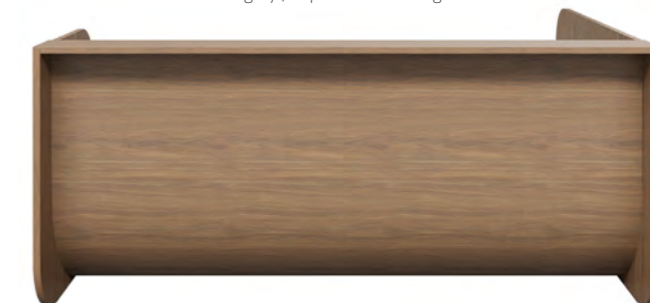

Colour Shown: Prime Oak

CODE	DIMENSION
GLXTREC2109	2100W x 900D x 1100H + (1000L x 550D)
GLXTREC2409	2400W x 900D x 1100H + (1000L x 550D)
GLXTREC3009	3000W x 900D x 1100H + (1000L x 550D)

OPAL RECEPTION DESK

NEW

FEATURES

Shown in our new Marble Look board / Curved Ends / LED Lights Optional for Full Effect / Min Size Available is 2100W / Look will alter significantly below 2100W