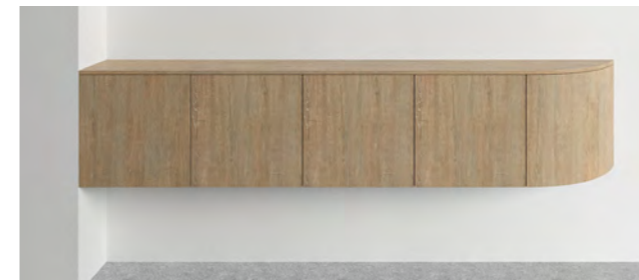

HALF CURVED FLOATING WALL CREDENZA **NEW**

FEATURES
Push to Open Doors / One curved end / Curved End Is Not a Door

Colour Shown: Rural Oak

CODE	DIMENSION	DOORS
HCFLCRDZ1535	1500W x 350D x 450H	2
HCFLCRDZ1835	1800W x 350D x 450H	3
HCFLCRDZ2135	2100W x 350D x 450H	4
HCFLCRDZ2435	2400W x 350D x 450H	4