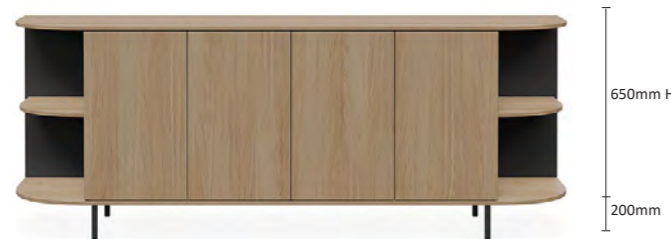

Colour Show: Rural Oak & Black

CODE	DIMENSION	DOORS
RECCREMI11504	1500W x 450D x 850H	3
RECCREMI11804	1800W x 450D x 850H	3
RECCREMI12104	2100W x 450D x 850H	4
RECCREMI12404	2400W x 450D x 850H	4

MILA II CREDENZA

FEATURES ABSOLUTE MATTE BLACK DOORS
Please specify Woodgrain Finish where featured / Absolute Matte Doors / Round Tube Legs / 18mm Construction / All internals are in Black / All other colour or design specifications P.O.A / Push To Open Doors / Adjustable Feet