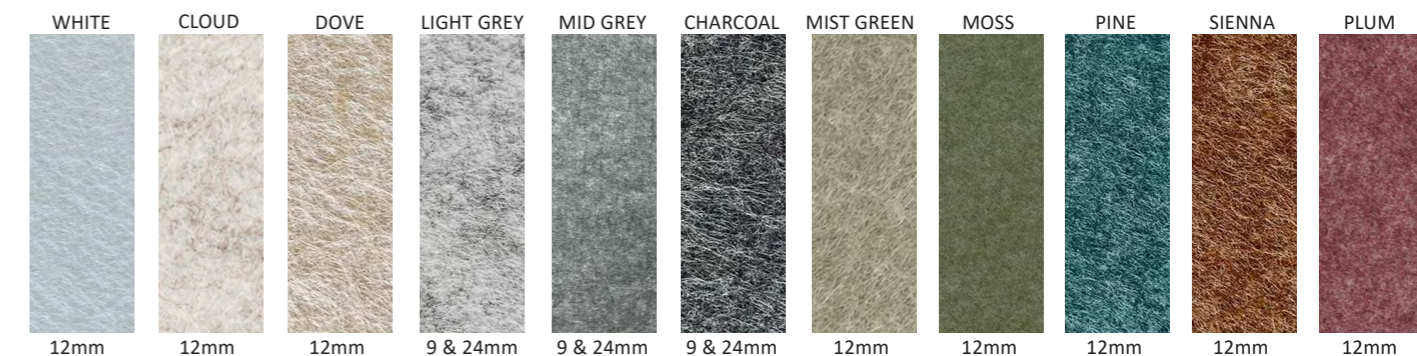

SONIK ACOUSTIC OPTIONS

Sonik is DDK in house Acoustic panel range, offering 11 Colours.

All our colours can be customized for Screens, Wall Applications, our Sonik Hub Desks, we can also incorporate acoustic panels into select furniture pieces.