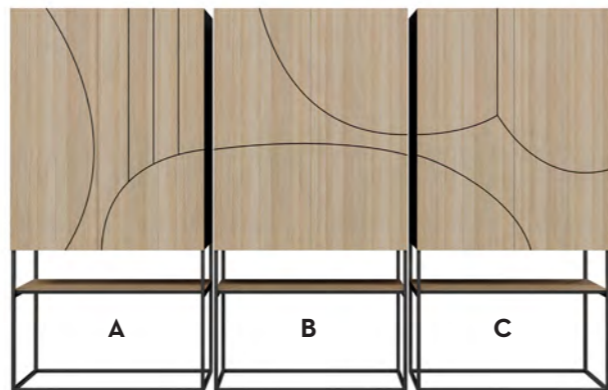

Colour Shown: Classic Oak & Black

CODE	DIMENSION
OPTIONANMBSCP	900W x 450D x 1900H
OPTIONBNMBSCP	900W x 450D x 1900H
OPTIONCNMBSCP	900W x 450D x 1900H

AVERY DISPLAY CUPBOARDS

NEW

FEATURES
One Tall Door Push To Open/ Open Shelving and Small Cupboard / Adjustable Shelving / Render Reflects 1200W