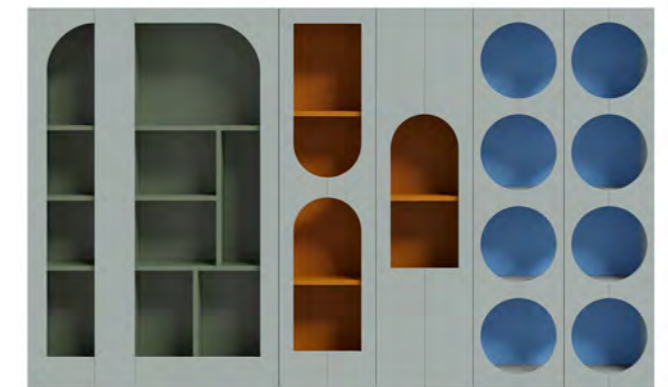

Colour Shown: Cover Spinifex / P.O.A Hushed Pine / Moroccan Clay / Portsea

CODE	DIMENSION
NNIWLLSTRG	CUSTOM