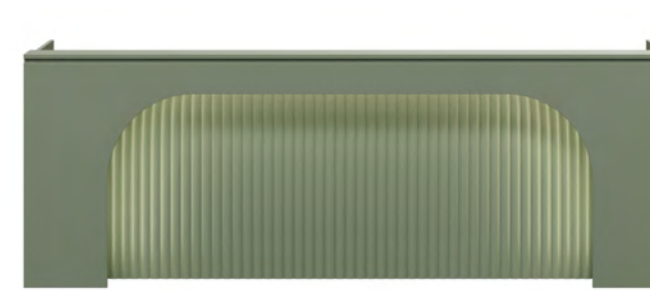

FEATURES

Surround Feature Panel/ Painted to Match Topiary Board Colour

Colour Shown: Topiary

CODE	DIMENSION
LYLRCP2109	2100W x 900D x 1100H
LYLRCP2409	2400W x 900D x 1100H
LYLRCP3009	3000W x 900D x 1100H