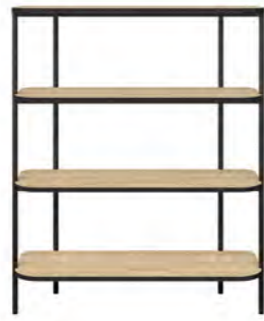

BELLA WELDED UNIT

NEW

FEATURES
Rounded Corner Shelves / Round Tube Weld
Powder-coat Options on Finishes Page

Colour Shown: Natural Oak

CODE	DIMENSION
BLLAWLDUNT1215	1200W x 450D x 1500H
BLLAWLDUNT1515	1500W x 450D x 1500H