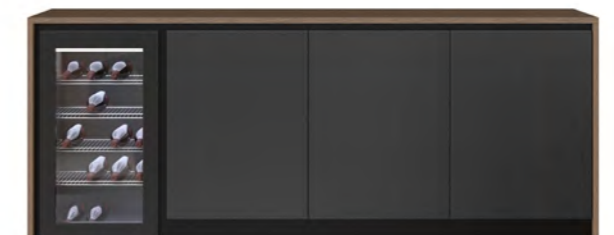

Colour Shown:

CODE	DIMENSION
SPCTRCRDBAR	CUSTOM