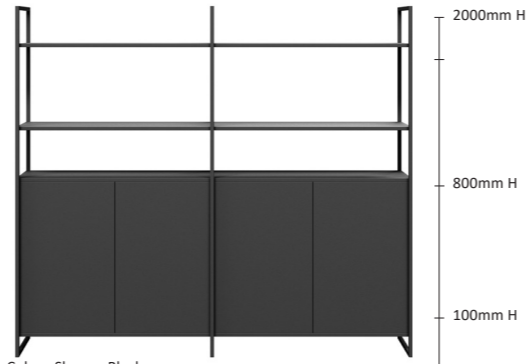

NERO DUO WELDED UNIT

NEW

FEATURES
Storage Cupboards / 2 Shelves / Rebated Shelves /
Welded Frame

Colour Shown: Black

CODE	DIMENSION
NRODUOWU1520	1800W x 450D x 2000H
NRODUOWU1820	2100W x 450D x 2000H