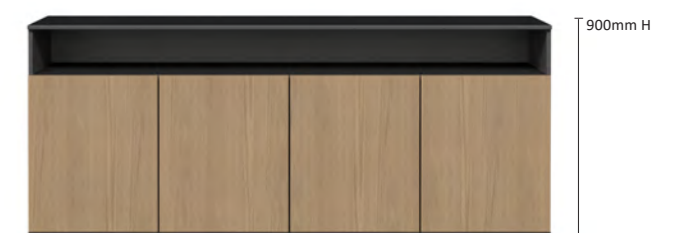

Colour Shown: Sublime Teak & Black

CODE	DIMENSION	DOORS
RECCREC1504	1500W x 450D x 900H	4
RECCREC1804	1800W x 450D x 900H	4
RECCREC2104	2100W x 450D x 900H	4
RECCREC2404	2400W x 450D x 900H	4