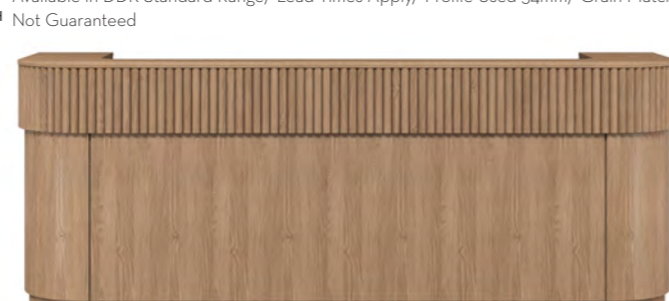

Colour Shown: Bayleaf

Left Hand Shown

CODE	DIMENSION
ELRARC2409	2400W x 900D x 1100H
ELRARC2709	2700W x 900D x 1100H
ELRARC3009	3000W x 900D x 1100H

SAYLA STECCA RECEPTION DESK

NEW

FEATURES

Hob is wrapped in Polytec Steccawood paired with matching Laminate / Limited Colours Available in DDK Standard Range/ Lead Times Apply/ Profile Used 34mm/ Grain Match Not Guaranteed

Colour Shown: Prime Oak & Matching Steccawood

CODE	DIMENSION
SAYLRCP2409	2400W x 900D x 1100H
SAYLRCP2709	2700W x 900D x 1100H
SAYLRCP3009	3000W x 900D x 1100H

ODYSSEY RECEPTION DESK

NEW

FEATURES

Luxor Leg / Uplifted Front and Side Panel / Floating top with floating edge in front/ Plinth in matching Woodgrain *Note Height of this model is 1000H