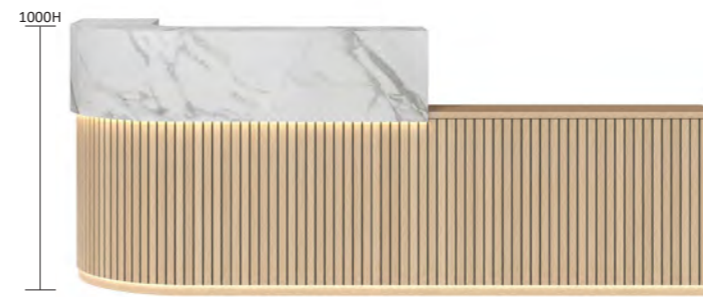

Colours Shown: DDK Marble & Natural Oak

CODE	DIMENSION
JPTRRD2409	2400W x 900D x 1000H
JPTRRD2709	2700W x 900D x 1000H
JPTRRD3009	3000W x 900D x 1000H

*Marble Pattern Will Not Repeat or Match Where Joined

ORION RECEPTION DESK

FEATURES

Overhang Hob / Front Panels Feature DDK Ink Lines / For Return with Hob please contact customer service for a P.O.A / White Desk Top