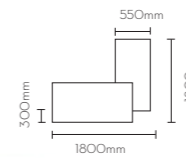

Colour Shown: Prime Oak & White 200 (Images shown as a left hand return)

CODE	DESK	RETURN
ENVEX1805	(1800L x 900D) x (1800L x 550D) x 725H	
ENVEX2105	(2100L x 900D) x (2100L x 550D) x 725H	

GEO SLAB END DESK (Flush at the Front)

The GEO Slab End still with feature tile-lines on the return undercarriage and customizable to fit your space. Rectangular Cable Hole to your preferred placement (included)