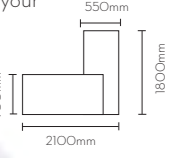

Colour Shown: Sublime Teak & White 200 (Images shown as a left hand return)

CODE	DESK	RETURN
GEOSLABEX21091805	(2100L x 900D) x (1800L x 550D) x 725H	
GEOSLABEX24091805	(2400L x 900D) x (1800L x 550D) x 725H	

GEO FORUM

FEATURES

Base Finish: White / Black
Finish Options: **Standard 60 Colours**
Rectangular Cable Hole to your preferred placement (included)