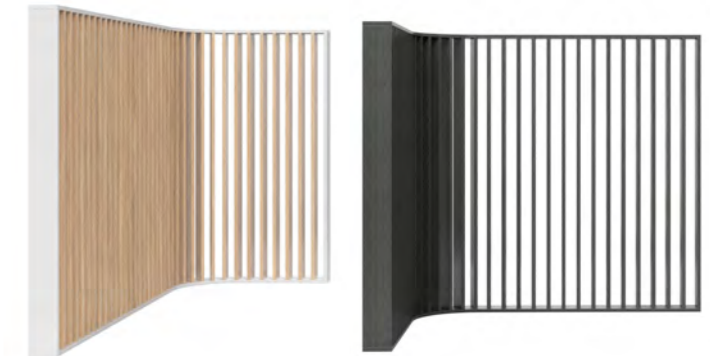

NEW

ROTATING SLAT WALL FEATURES

Up to 2700H / Rotating Slat Panels / Requires to Be Fixed to Wall, Floor or Ceiling

NEW

STRAIGHT SLAT WALL FEATURES

140mm Width Slats / Choice of 60 Standard 60 Colours / Up to 2700H
Requires to Be Fixed to Wall, Floor or Ceiling/ 12 Slats per metre including ends

COMBINATION SLAT WALLS FEATURES

Combination of Straight Slat Wall and Curved Corner Wall to Make an L Shape

ANGLE SLAT WALL FEATURES

140mm Width Slats / Choice Standard 60 Colours / Up to 2700H
Requires to Be Fixed to Wall, Floor or Ceiling/7 angled slats per metre