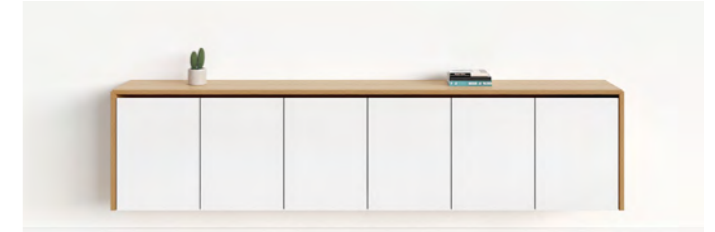

Colour Shown: Sublime Teak White 200

CODE	DIMENSION	DOORS
FLOC0415	1500W x 350D x 600H	4
FLOC0418	1800W x 350D x 600H	4
FLOC0421	2100W x 350D x 600H	6
FLOC0424	2400W x 350D x 600H	6