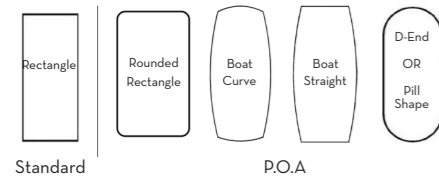

BOARDROOM TABLES

TOP SHAPES OPTIONS

SHARK NOSE OPTION - P.O.A

POWER DOCK OPTION

*Prices include Starter Lead with 10 AMP Plug

DUO VERSE BOARDROOM TABLE

Base Finish: Powder-coat Black or White / D - End 25mm Thick Top / Price includes 18mm platter

CODE	DIMENSION	LEG
DUOVRSDBL1809	1800L x 900D x 745H	2
DUOVRSDBL2109	2100L x 900D x 745H	2
DUOVRSDBL2412	2400L x 1200D x 745H	2
OPTION	Frame Assembly	2

DUO VERSE BOARDROOM TABLE - POLISHED

Frame Finish: Brushed Stainless Steel / D - End 25mm Thick Top Curved / Price includes 18mm platter

CODE	DIMENSION	LEG
DUOVRSD1809	1800L x 900D x 745H	2
DUOVRSD2109	2100L x 900D x 745H	2
DUOVRSD2412	2400L x 1200D x 745H	2
OPTION	Frame Assembly	2

TORO BOARDROOM TABLE - WOODGRAIN

Frame Finish: Painted Woodgrain / Black / White
Beams Beneath Table Available only in Black or White
Priced with Rounded Corner Tops
25mm Thick Top / 3000mm long and above is two piece top

*Shaped Top

CODE	DIMENSION	LEG
TOBRDTB2109	2100L x 900D x 750H	4
TOBRDTB2412	2400L x 1200D x 750H	4
TOBRDTB2712	2700L x 1200D x 750H	4
TOBRDTB3012	3000L x 1200D x 750H (*)	6
TOBRDTB3615	3600L x 1500D x 750H (*)	6
OPTION	Frame Assembly	4 6

TORO BOARDROOM TABLE - BLACK & WHITE

Frame Finish: Powder-coat Black / White/ Painted Woodgrain
Top Colour Choice 60 Standard 60 Colours
25mm Thick Top / 3000mm long and above is two piece top
(*) Power Dock cannot be centered on Top due to extra legs

CODE	DIMENSION	LEG
TOBRDTB2109	2100L x 900D x 750H	4
TOBRDTB2412	2400L x 1200D x 750H	4
TOBRDTB2712	2700L x 1200D x 750H	4
TOBRDTB3012	3000L x 1200D x 750H (*)	6
TOBRDTB3615	3600L x 1500D x 750H (*)	6
OPTION	Frame Assembly	4 6

VISTA BOARDROOM TABLE

Works well with Flush Top
Base Finish: Black or White

CODE	DIMENSION	LEG
VISBRDBL2109	2100L X 900D X 725H	4
VISBRDBL2112	2100L X 1200D X 725H	4
OPTION	Frame Assembly	4