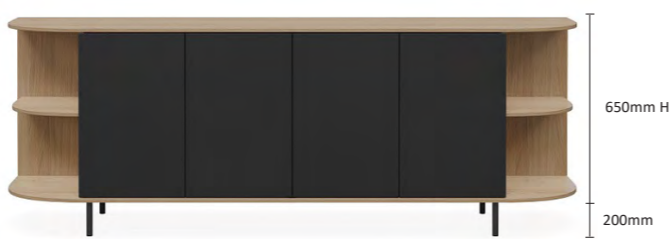

Colour Show: Rural Oak & Black

CODE	DIMENSION	DOORS
RECCREMI21504	1500W x 450D x 850H	3
RECCREMI21804	1800W x 450D x 850H	3
RECCREMI22104	2100W x 450D x 850H	4
RECCREMI22404	2400W x 450D x 850H	4

MIRO CREDENZA NEW

FEATURES
Curved Ends / 4 Standard Drawers / Shark-nose Drawers / Round Tube Legs 19mm / The back and sides of the unit will match the specified body colour