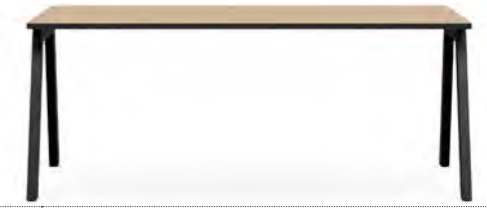

CONCEPT DESK

FEATURES
25mm Construction / Cable Hole Included / Modesty Panel

CODE	DIMENSION
CNPTDSK1507	1500L x 750D x 725H
CNPTDSK1807	1800L x 750D x 725H

VISTA DESK

FEATURES
Frame Finish in Black or White/ Top 25mm Thickness
Cable Hole Included