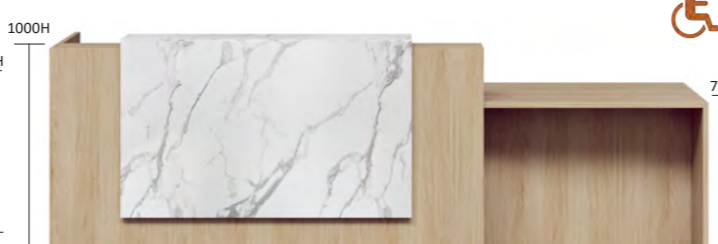

Colour Shown: Calm Oak & DDK Marble Board Right Hand Shown

CODE	DIMENSION
MBLYMIES2709	2700W x 900D x 1000H
MBLYMIES3009	3000W x 900D x 1000H
MBLYMIES3609	3600W x 900D x 1000H

DILLON RECEPTION DESK

NEW

FEATURES

Angled Hob / Ink Line Panels/ Marble Look Option Desktop & Hob
*Note Height of this model is 1000H