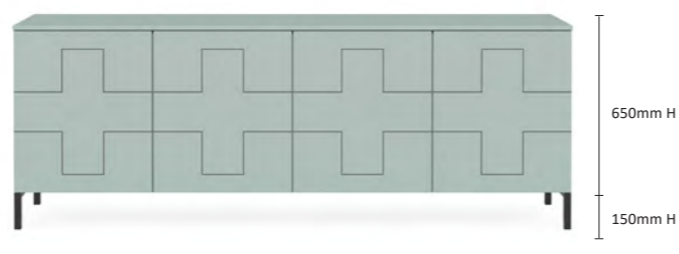

VIDA CREDENZA

FEATURES GROOVED PATTERN

When ordering Please specify Colour/ 1 Adjustable Shelf / Adjustable Feet/ Back Powder-coat Legs / All internals including back are in Black / Front top and sides matching chosen colour / All other colour or design specifications P.O.A / Push To Open Doors