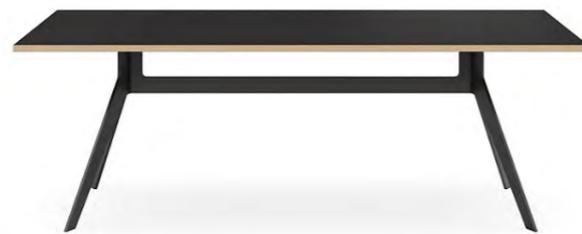

DELTA EXECUTIVE

FEATURES
Frame Finish in Black/ Top 25mm Thickness / Modesty Option

CODE	DIMENSION
DNVEX1807	1800L x 750D x 750H
DNVEX2109	2100L x 900D x 750H
OPTION	Fully Assembled Melamine Modesty Panel 130H add +