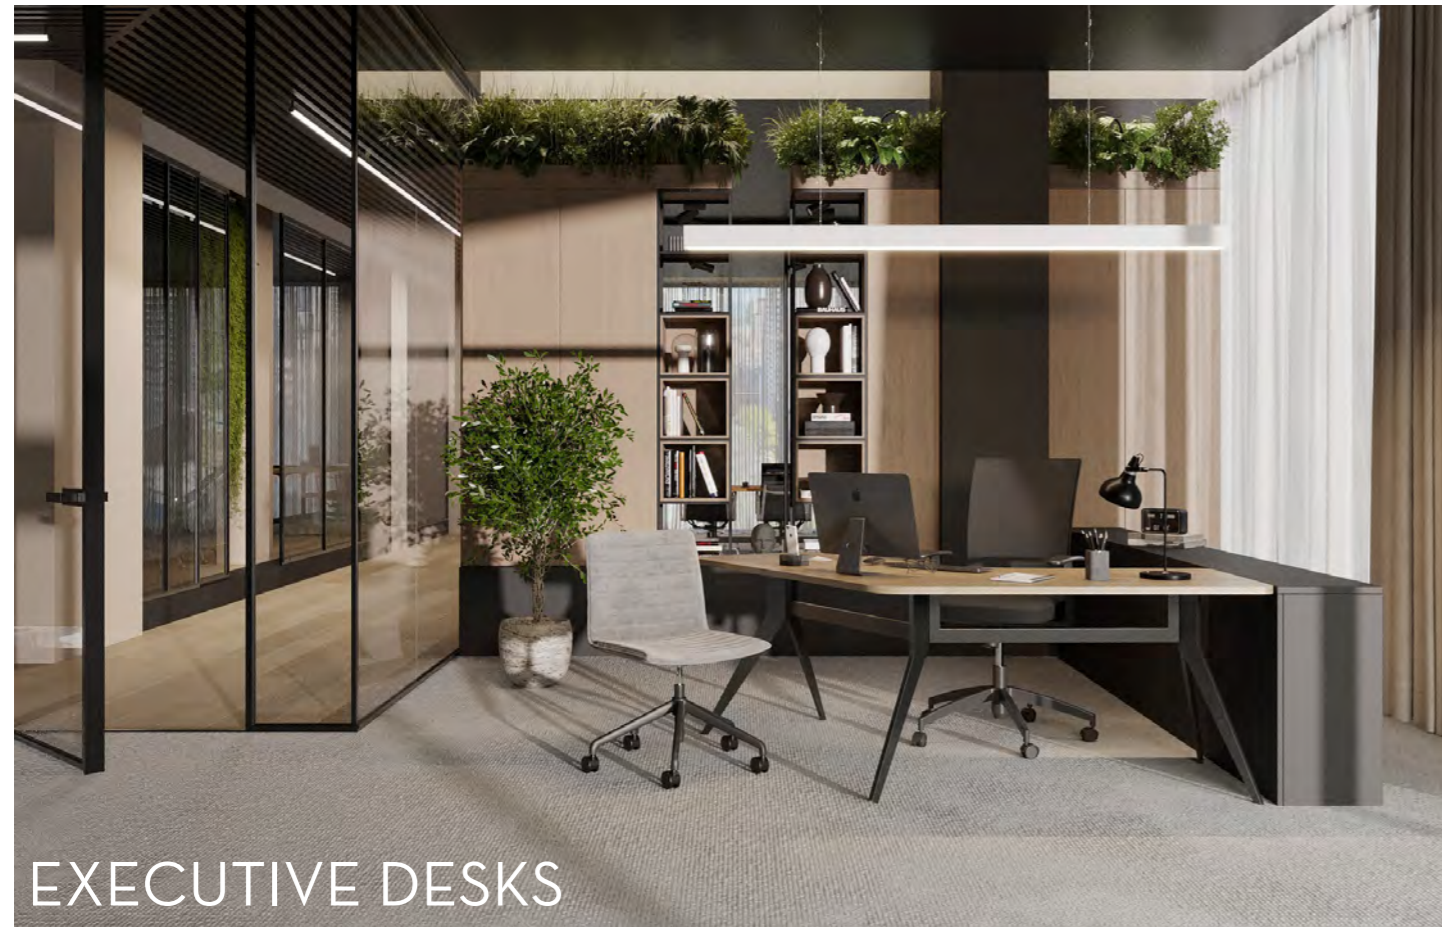

EXECUTIVE DESKS

DELTA 120

FEATURES
Frame Finish in Polished Steel / Top 25mm Thickness
Rectangle Cable Outlet Included