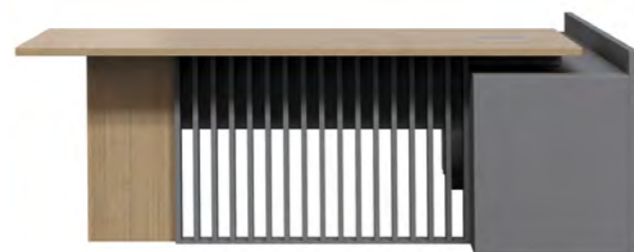

ATLAS EXECUTIVE DESK

VAULT EXECUTIVE DESK

FEATURES
Atlas is a piece that sets the tone of professionalism and style in any office. The new look privacy panel is at the forefront of its features, that sets it apart with a detailed panel end leg that ties it all together.

FEATURES
Has a backbone of its own, with its blunt strong straight forward lines and wrap around panel makes this executive desk an elite and elegant piece.