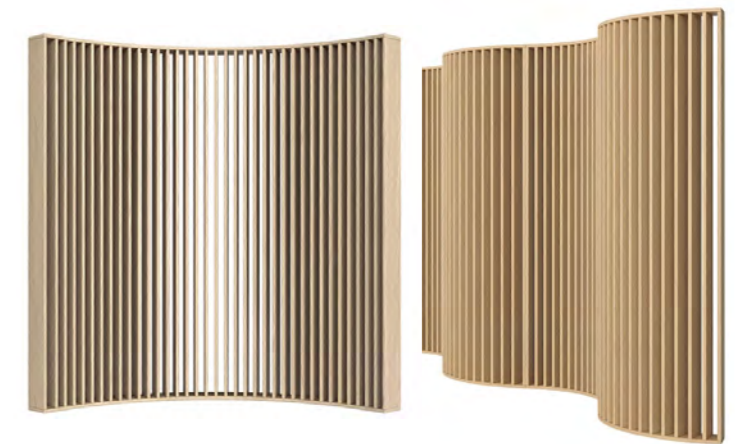

NEW

ROTATING SLAT WALL FEATURES

Up to 2700H / Rotating Slat Panels / Requires to Be Fixed to Wall, Floor or Ceiling

NEW

STRAIGHT SLAT WALL FEATURES

140mm Width Slats / Choice of 60 Standard 60 Colours / Up to 2700H
Requires to Be Fixed to Wall, Floor or Ceiling/ 12 Slats per metre including ends

COMBINATION SLAT WALLS FEATURES

Combination of Straight Slat Wall and Curved Corner Wall to Make an L Shape

ANGLE SLAT WALL FEATURES

140mm Width Slats / Choice Standard 60 Colours / Up to 2700H
Requires to Be Fixed to Wall, Floor or Ceiling/7 angled slats per metre

CURVED SLAT WALLS FEATURES

Radius Will Be Determined By Length

CAFE SEATING SLAT NOOK FEATURES

Seating and Tables Not Included in Price / Combination of Slats and Panel Wall

NEW

TILT WALL FEATURES

Purpose Built / Made to Measure