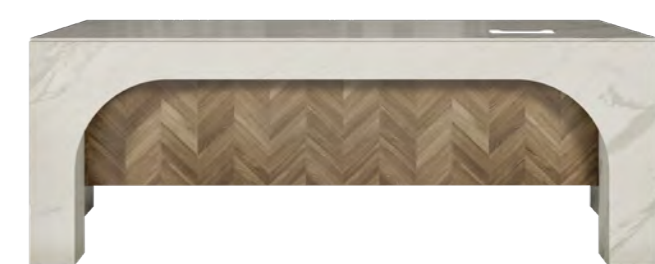

CODE	DIMENSION
BLLEXECCDSK2109	2100L x 900D x 725H
BLLEXECCDSK2409	2400L x 900D x 725H

OPTION Modesty Panel

TATUM EXECUTIVE DESK

NEW

FEATURES

Feature Panel in Admira Fishbone Brown, also available in Taupe and Natural / Top and side are DDK Marble Board