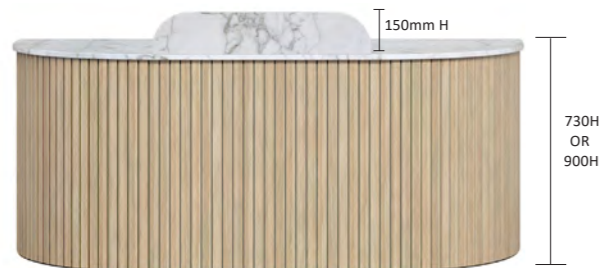

Colours Shown: DDK Marble & Natural Oak

CODE	DIMENSION (Heights refer to DESK Height)
RCXIRCP2190	2100W x 750D x 900H
RCXIRCP2490	2400W x 750D x 900H
RCXIRCP2790	2700W x 750D x 900H

ROXI FRONT PANEL COUNTER/DESK FEATURES

Ink Line Grooves for the Timber Batten Look / Slim curved up lifted privacy panel 150mmH / Standard Option comes with White Panel On Front allows option for personalized Logo to be featured / Marble Option Includes Front Panel & Uplift Privacy Panel

*NOTE DEPTH CHANGE (PREVIOUS DEPTH 800D) *HEIGHT CHANGE (PREVIOUS HEIGHT WAS 950H)